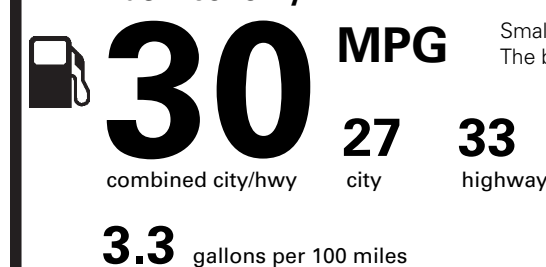

FUNCTIONAL

- AM/FM/MP3, 6 SPEAKERS
- AUTO START STOP TECH
- ELECTRIC PARKING BRAKE
- FORD CO-PILOT360™
- FORDPASS™ CONNECT 4GWI-FI HOTSPOT TELEMATICS MODEM
- INTELLIGENT ACCESS W/PUSH BUTTON START
- REAR VIEW CAMERA
- SECURICODE KEYLESS KEYPAD
- SIRIUSXM® - SVC N/A AK&HI
- SYNC®3 8" SCR N W/APPLINK®

SAFETY/SECURITY

- ADVANCETRAC® WITH RSC®
- AIRBAG - DRIVER KNEE
- AIRBAGS - DUAL STAGE FRONT
- AIRBAGS - FRONT SEAT MOUNTED SIDE IMPACT
- AIRBAGS - SAFETY CANOPY®
- LATCH CHILD SAFETY SYSTEM
- PERSONAL SAFETY SYSTEM™
- SOS POST-CRASH ALERT SYS™
- TIRE PRESSURE MONIT SYS

WARRANTY

- 3YR/36,000 BUMPER / BUMPER
- 5YR/60,000 POWERTRAIN
- 5YR/60,000 ROADSIDE ASSIST

INCLUDED ON THIS VEHICLE

(MSRP)

EQUIPMENT GROUP 200A

OPTIONAL EQUIPMENT/OTHER

- .17" SHDW SLVR-PNTD ALUM WHEEL
- 225/65R17 102H A/S BSW TIRES
- FORD CO-PILOT360 ASSIST
- .VOICE-ACTV TOUCH-SCR NAV SYS
- .ADAPTIVE CRUISE W/STOP AND GO
- FRONT LICENSE PLATE BRACKET

695.00

NO CHARGE

PRICE INFORMATION

BASE PRICE	$27,105.00
TOTAL OPTIONS/OTHER	695.00
TOTAL VEHICLE & OPTIONS/OTHER	27,800.00
DESTINATION & DELIVERY	1,245.00

EPA DOT

Fuel Economy and Environment

Gasoline Vehicle

Fuel Economy

Small SUVs range from 16 to 120 MPG. The best vehicle rates 136 MPGe.

You save
$750

in fuel costs over 5 years compared to the average new vehicle.

Annual fuel cost

$1,350