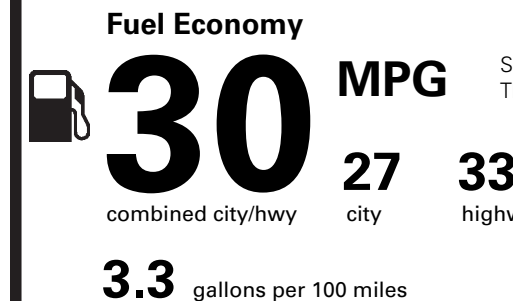

695.00

NO CHARGE

PRICE INFORMATION

BASE PRICE	\$27,105.00
TOTAL OPTIONS/OTHER	695.00
TOTAL VEHICLE & OPTIONS/OTHER	27,800.00
DESTINATION & DELIVERY	1,195.00

EPA DOT Fuel Economy and Environment

Gasoline Vehicle

Small SUVs range from 16 to 120 MPG. The best vehicle rates 136 MPGe.

You save \$750
in fuel costs over 5 years compared to the average new vehicle.

Annual fuel cost
\$1,350

Fuel Economy & Greenhouse Gas Rating (tailpipe only) Smog Rating (tailpipe only)

This vehicle emits 297 grams CO₂ per mile. The best emits 0 grams per mile (tailpipe only). Producing and distributing fuel also create emissions; learn more at fueleconomy.gov.

Actual results will vary for many reasons, including driving conditions and how you drive and maintain your vehicle. The average new vehicle gets 27 MPG and costs \$7,500 to fuel over 5 years. Cost estimates are based on 15,000 miles per year at \$2.70 per gallon. MPGe is miles per gasoline gallon equivalent. Vehicle emissions are a significant cause of climate change and smog.